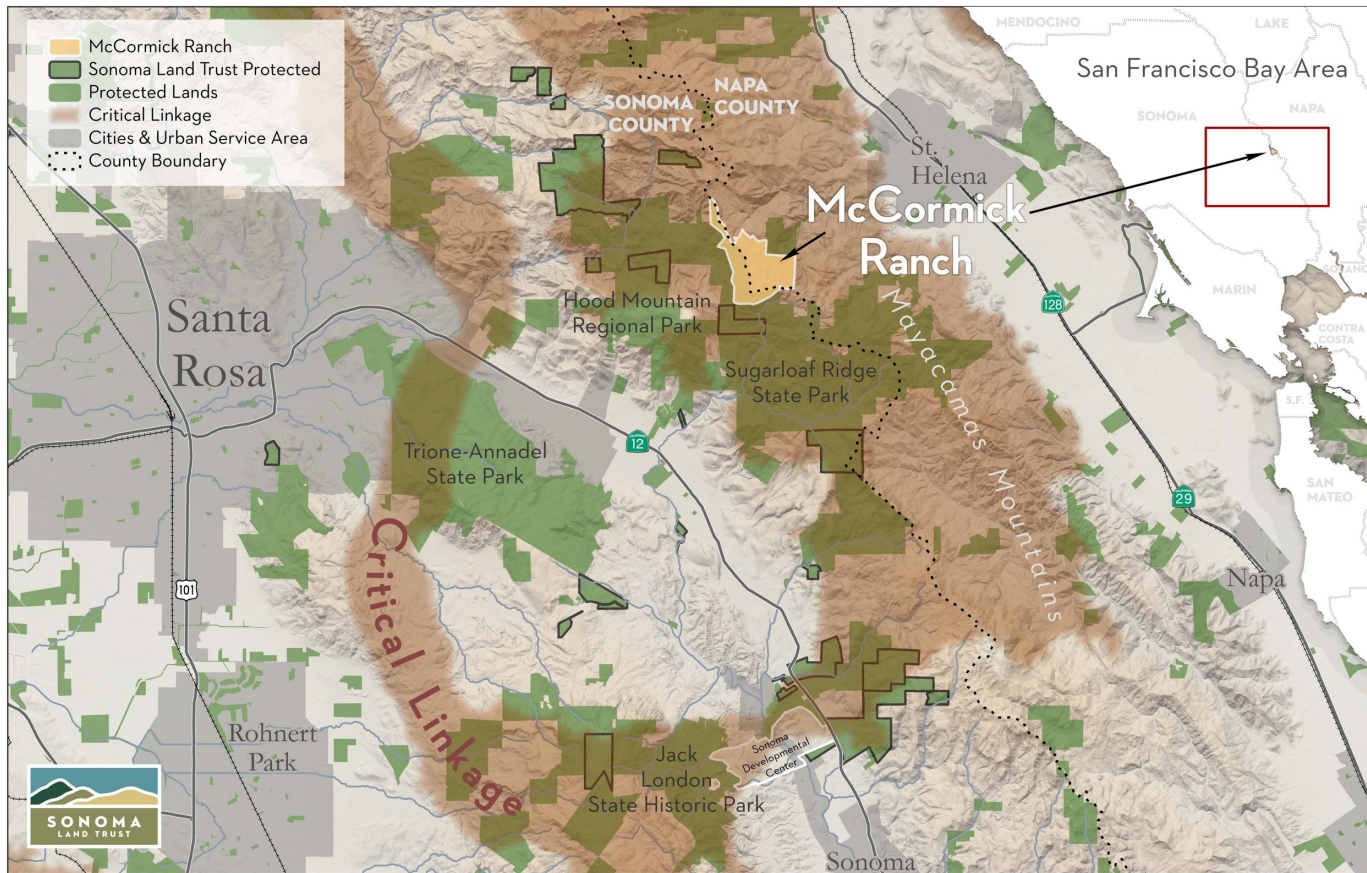

SAVING MCCORMICK RANCH

Achieving 30x30: How this strategic opportunity to protect 654 acres meets climate change and biodiversity goals.

ABOUT SONOMA LAND TRUST

Our Mission:

To partner with local communities to protect open, natural, and working lands and waters to secure healthy and thriving futures for all

Our Vision:

By 2030, we will have protected and restored tens of thousands of acres of land to nurture resilient, adaptable habitats and open space for everyone

30X30 AND MCCORMICK RANCH

One key goal of the state's 30x30 initiative is conserving places that help California achieve carbon neutrality and build climate resilience. By protecting McCormick Ranch, Sonoma Land Trust is implementing landscape-scale strategies that address climate resilience in our region that has endured an increasingly challenging cycle of wildfires, drought, heatwaves, and flooding.

Rugged landscapes and wide vistas

A birds-eye view

Take a virtual tour of the property by watching this video:
www.sonomalandslandtrust.org/mccormick-ranch-2023

McCormick Ranch: The History

This extraordinary 654-acre ranch has been in the McCormick family since before California was a state. It's been on the conservation community's radar for decades.

McCormick Ranch: At Risk

In 2020, the Pandemic and the Glass Fire put the entire acquisition at risk.

Biodiversity

The ranch lies within 86 miles of a vital wildlife movement corridor that many animals, such as black bear and mountain lion, depend on for their survival and is also home to many species