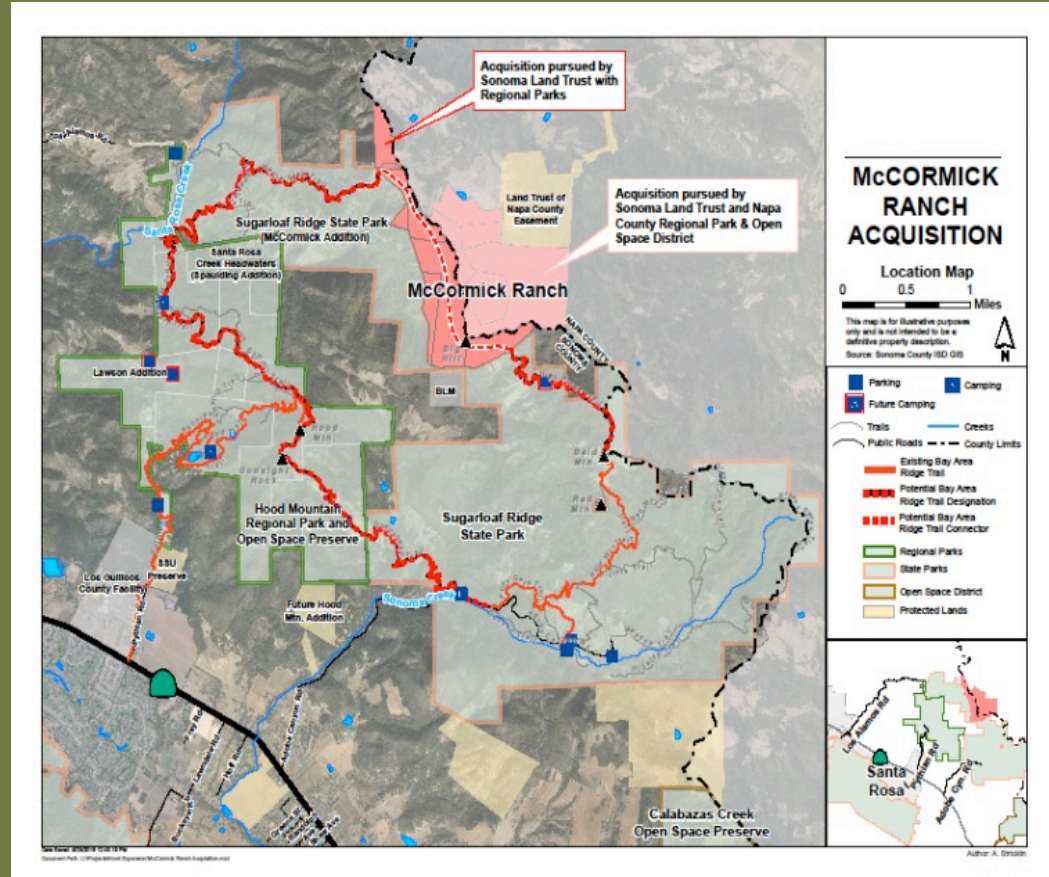

McCormick Ranch: At Risk

In 2020, the Pandemic and the Glass Fire put the entire acquisition at risk.

Biodiversity

The ranch lies within 86 miles of a vital wildlife movement corridor that many animals, such as black bear and mountain lion, depend on for their survival and is also home to many species

Biodiversity

Water

McCormick Ranch contains a variety of important water sources, from springs and wetlands to three strategically important creeks

Water

Fire Safety

McCormick Ranch provides an important stronghold for fire safety in the region.

Fire Safety

People and Nature

Protecting McCormick Ranch would be a significant win for Bay Area recreation.

People and Nature

McCormick Ranch: Crossing the Finish line

Opportunities to have a significant impact on the Bay Area landscape are extremely rare.